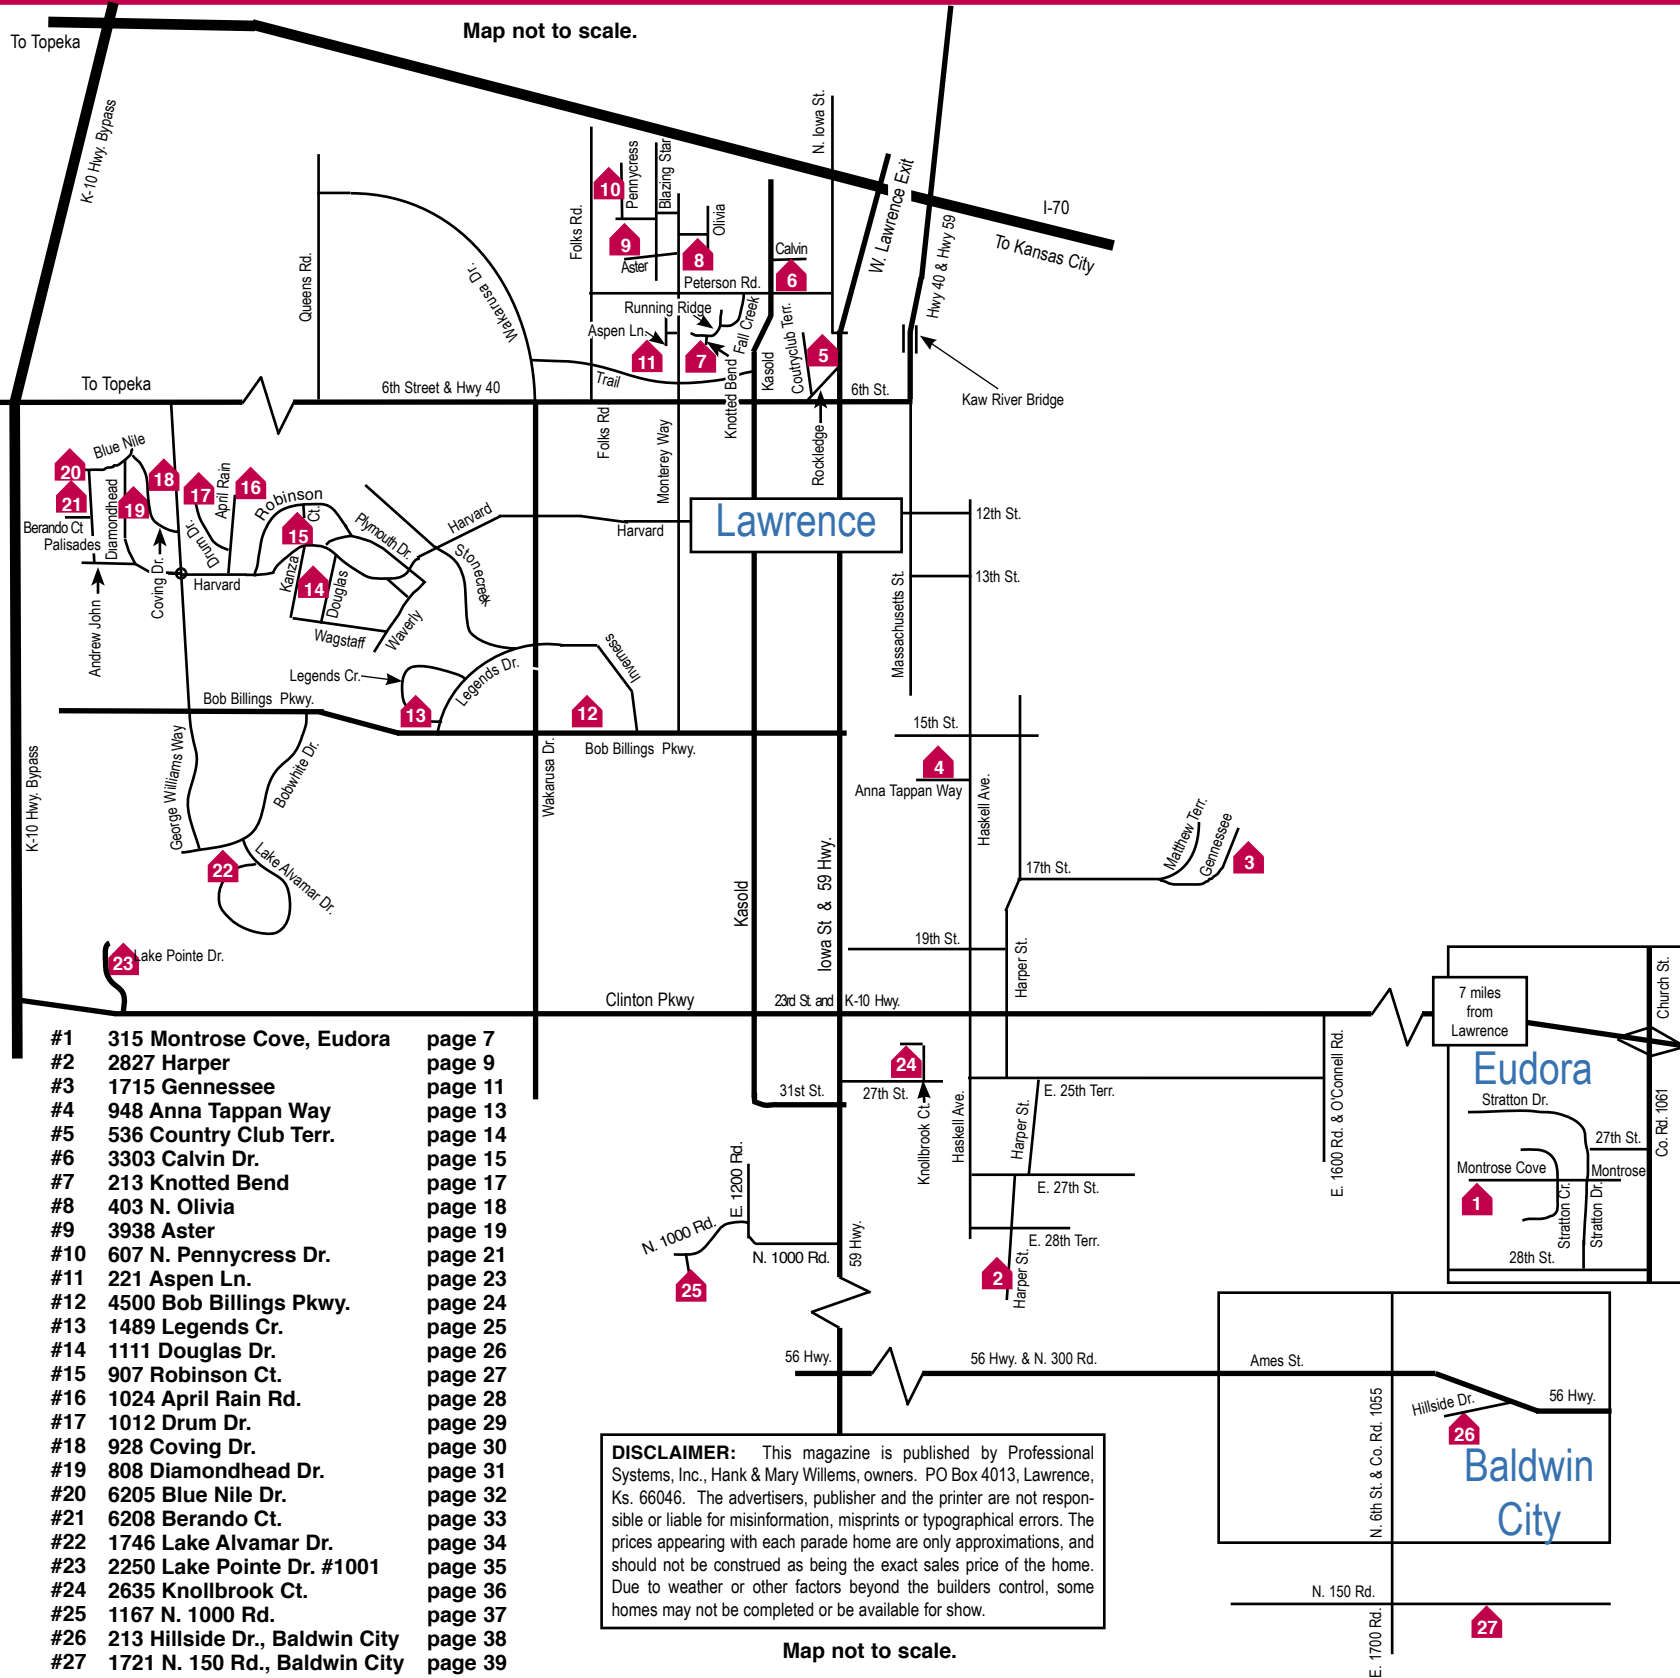

# 2008 LAWRENCE HOME BUILDERS SPRING PARADE OF HOMES

- |     |                                |         |
|-----|--------------------------------|---------|
| #1  | 315 Montrose Cove, Eudora      | page 7  |
| #2  | 2827 Harper                    | page 9  |
| #3  | 1715 Genessee                  | page 11 |
| #4  | 948 Anna Tappan Way            | page 13 |
| #5  | 536 Country Club Terr.         | page 14 |
| #6  | 3303 Calvin Dr.                | page 15 |
| #7  | 213 Knotted Bend               | page 17 |
| #8  | 403 N. Olivia                  | page 18 |
| #9  | 3938 Aster                     | page 19 |
| #10 | 607 N. Pennycrest Dr.          | page 21 |
| #11 | 221 Aspen Ln.                  | page 23 |
| #12 | 4500 Bob Billings Pkwy.        | page 24 |
| #13 | 1489 Legends Cr.               | page 25 |
| #14 | 1111 Douglas Dr.               | page 26 |
| #15 | 907 Robinson Ct.               | page 27 |
| #16 | 1024 April Rain Rd.            | page 28 |
| #17 | 1012 Drum Dr.                  | page 29 |
| #18 | 928 Coving Dr.                 | page 30 |
| #19 | 808 Diamondhead Dr.            | page 31 |
| #20 | 6205 Blue Nile Dr.             | page 32 |
| #21 | 6208 Berando Ct.               | page 33 |
| #22 | 1746 Lake Alvamar Dr.          | page 34 |
| #23 | 2250 Lake Pointe Dr. #1001     | page 35 |
| #24 | 2635 Knollbrook Ct.            | page 36 |
| #25 | 1167 N. 1000 Rd.               | page 37 |
| #26 | 213 Hillside Dr., Baldwin City | page 38 |
| #27 | 1721 N. 150 Rd., Baldwin City  | page 39 |